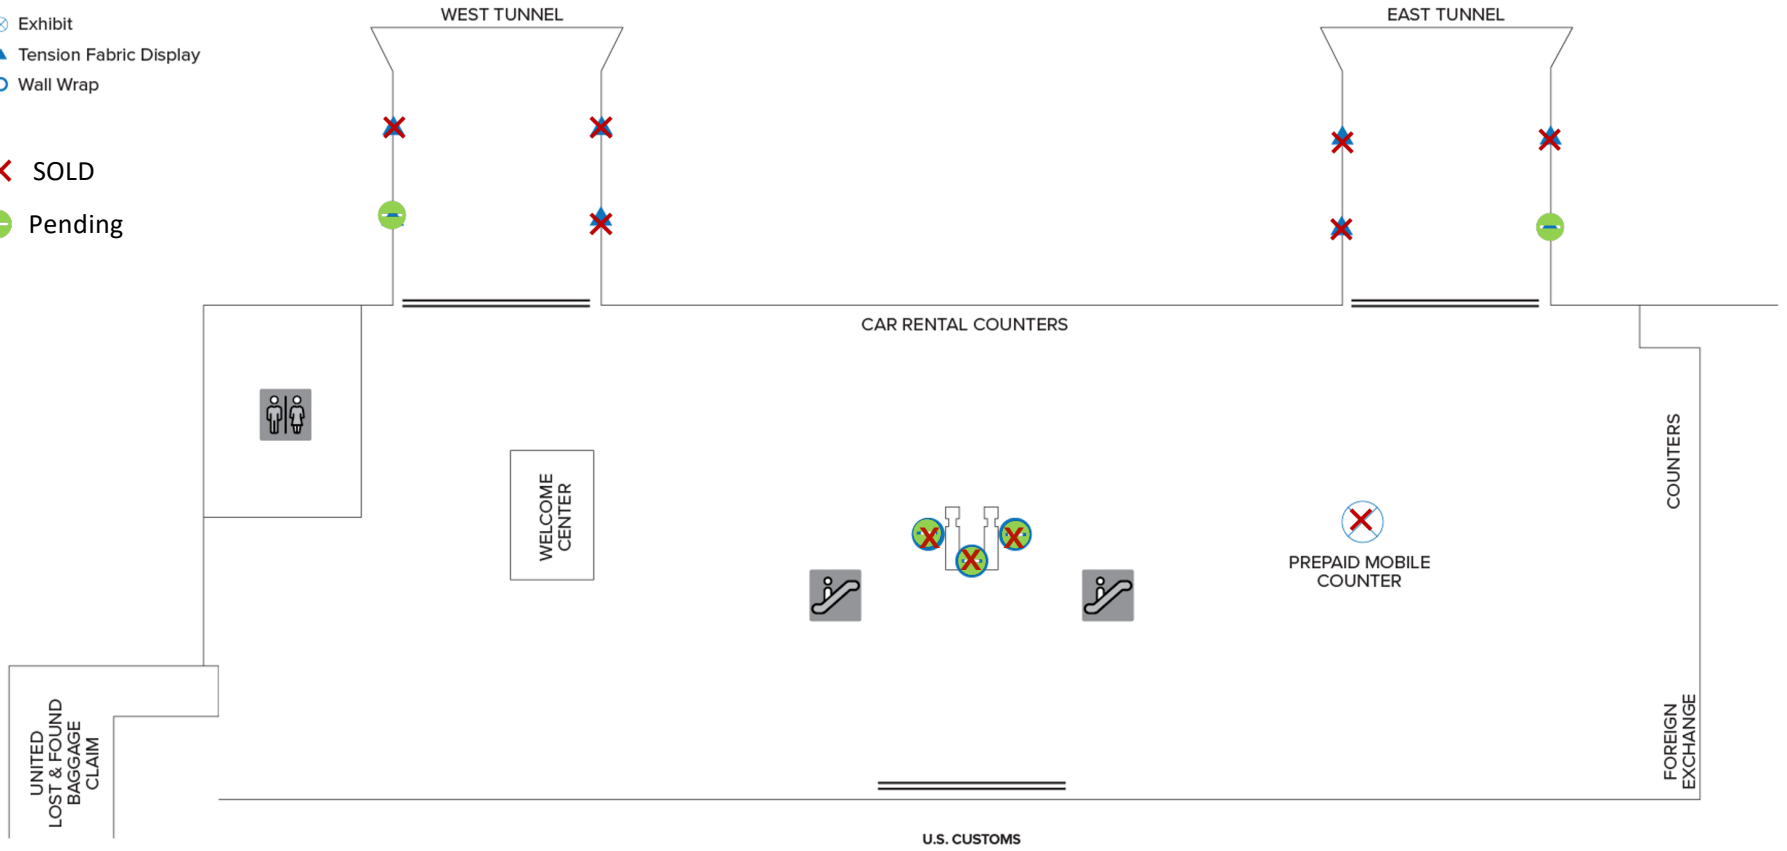

Arrival Lobby & Exit

Wall Wrap

Vertical Digital Display

Tension Fabric Display - West Tunnel

Tension Fabric Display - East Tunnel

ARRIVALS LOBBY & EXIT

-  Exhibit
-  Tension Fabric Display
-  Wall Wrap

-  SOLD
-  Pending

Departures

RECOMMENDED ACROSS GATE 10

Lit Tension Fabric Display - West Concourse

Lit Tension Fabric Display - East Concourse

Ceiling Tension Fabric Display - East Concourse

DEPARTURES: WEST

- ★ Large Format Digital Display
- ▼ Tension Fabric Display
- Poster

DEPARTURES: EAST

- ★ Large Format Digital Display
- ◆ Lit Tension Fabric Display
- ◀ Tension Fabric Display

CENTER DEPARTURE CONCOURSE

- ★ Large Format Digital Display
- Poster
- ◆ Horizontal Lit Tension Fabric Display