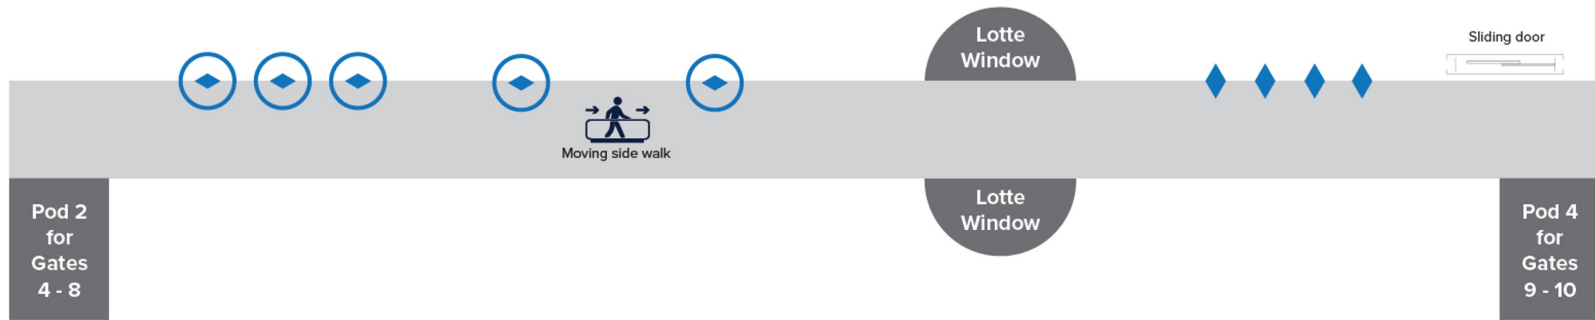

Types of Signage

Vertical Digital Display

Tension Fabric Display

Horizontal Digital Display

Wall Wraps

Lit Tension Fabric Display

Verticle Lit Tension Fabric Display

Recessed Lit Tension Fabric Display

Floor Exhibits

IAC EAST

-  Recessed Horizontal Lit Tension Fabric Display
-  Vertical Lit Tension Fabric Display

IAC WEST

-  Recessed Horizontal Lit Tension Fabric Display
-  Vertical Lit Tension Fabric Display

Sliding door

Pre-Immigration

86" Digital Display

Lit Tension Fabric Display

PRE-IMMIGRATION

- ★ Large Format Digital Display East & West Facing
- ◆ Lit Tension Fabric Display
- ◀ Tension Fabric Display

Immigration

Arrival Lobby & Exit

Wall Wrap

Vertical Digital Display

Tension Fabric Display - West Tunnel

Tension Fabric Display - East Tunnel

ARRIVALS LOBBY & EXIT

-  Exhibit
-  Tension Fabric Display
-  Wall Wrap

-  SOLD
-  Pending