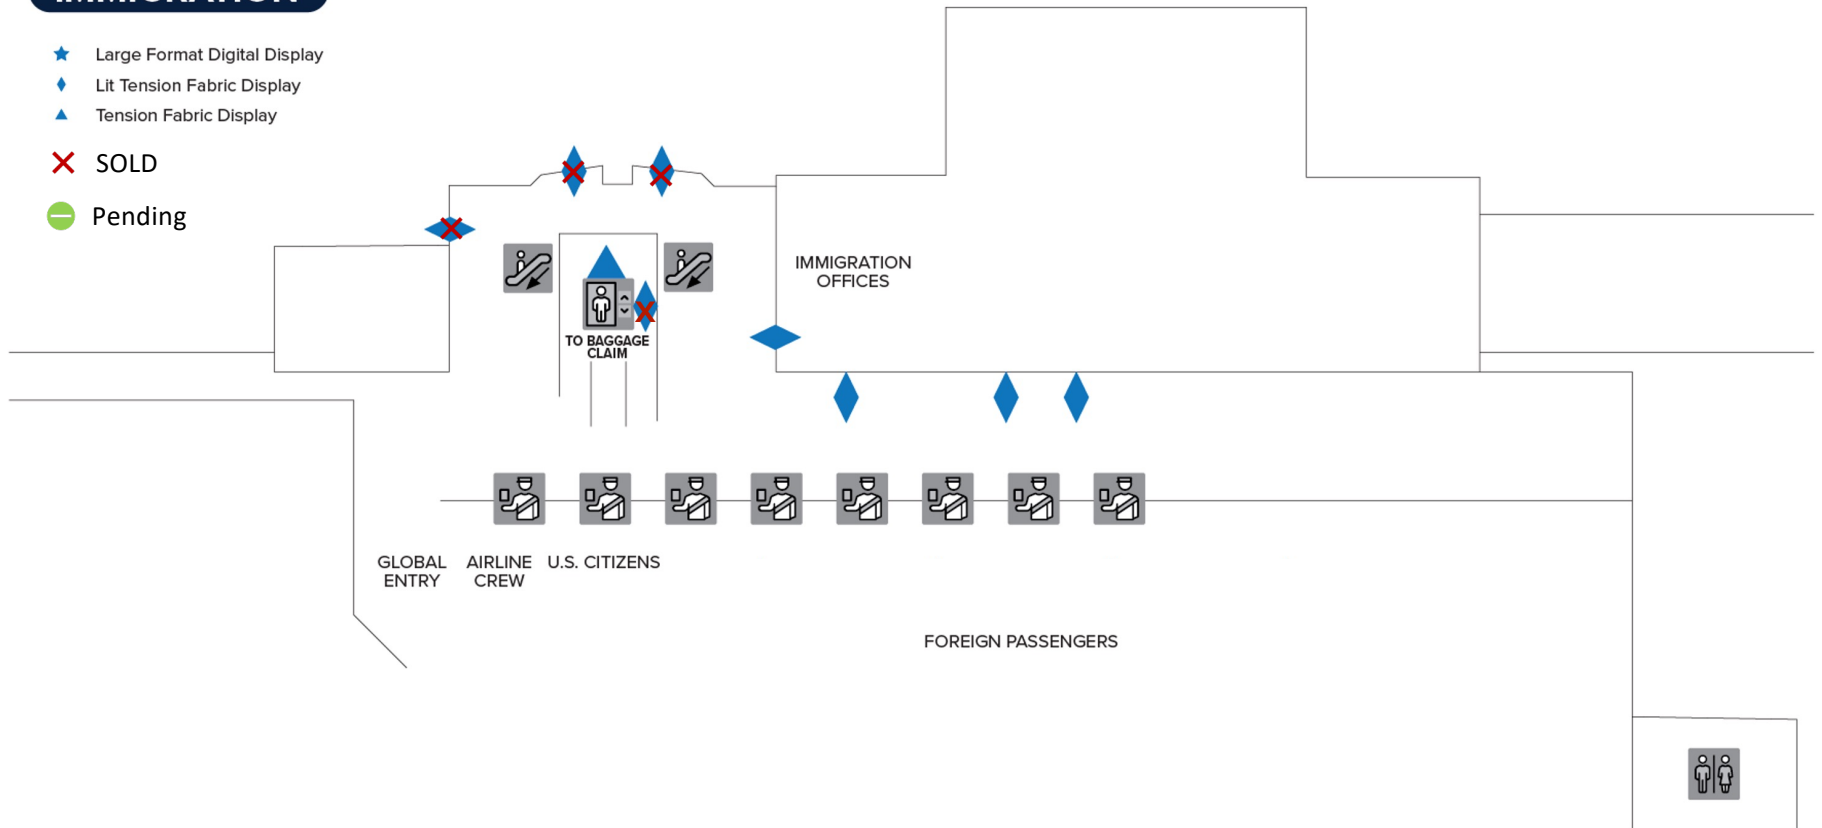

Vertical Digital Display

Lit Tension Fabric Display

Tension Fabric Display

IMMIGRATION

- ★ Large Format Digital Display
- ◆ Lit Tension Fabric Display
- ▲ Tension Fabric Display
- ✗ SOLD
- Pending

Pre-Baggage Claim

Arrival Lobby & Exit

Wall Wrap

Vertical Digital Display

Tension Fabric Display - West Tunnel

Tension Fabric Display - East Tunnel

ARRIVALS LOBBY & EXIT

-  Exhibit
-  Tension Fabric Display
-  Wall Wrap

-  SOLD
-  Pending

Departures

RECOMMENDED ACROSS GATE 10

Lit Tension Fabric Display - West Concourse

Lit Tension Fabric Display - East Concourse

Ceiling Tension Fabric Display - East Concourse

DEPARTURES: WEST

- ★ Large Format Digital Display
- ▼ Tension Fabric Display
- Poster