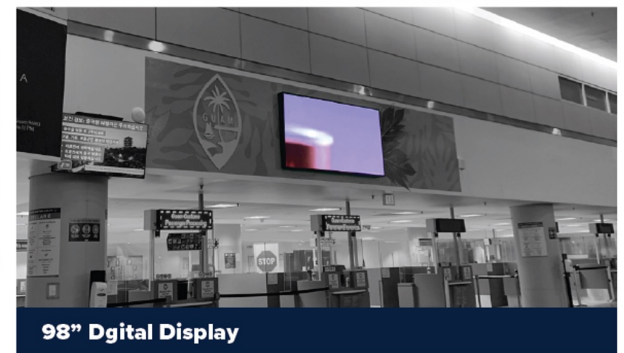

Baggage Claim

BAGGAGE CLAIM

- BB Banner
- ★ Large Format Digital Display
- ◆ Lit Tension Fabric Display
- ✗ SOLD
- ⊖ Pending

U.S. Customs

U.S. CUSTOMS

- ★ Large Format Digital Display
- ▼ Tension Fabric Display
- Wall Wrap
- ✗ SOLD
- Pending

Arrival Lobby & Exit

Wall Wrap

Vertical Digital Display

Tension Fabric Display - West Tunnel

Tension Fabric Display - East Tunnel

ARRIVALS LOBBY & EXIT

-  Exhibit
-  Tension Fabric Display
-  Wall Wrap

-  SOLD
-  Pending