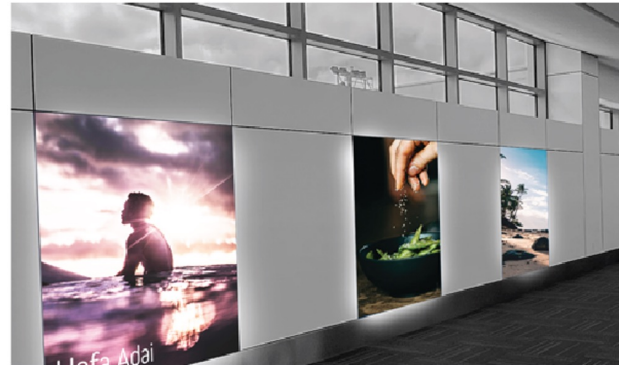

Types of Signage

Vertical Digital Display

Tension Fabric Display

Horizontal Digital Display

Wall Wraps

Lit Tension Fabric Display

Verticle Lit Tension Fabric Display

Recessed Lit Tension Fabric Display

Floor Exhibits

IAC EAST

-  Recessed Horizontal Lit Tension Fabric Display
-  Vertical Lit Tension Fabric Display

IAC WEST

-  Recessed Horizontal Lit Tension Fabric Display
-  Vertical Lit Tension Fabric Display

Sliding door

Pre-Immigration

86" Digital Display

Lit Tension Fabric Display

PRE-IMMIGRATION

- ★ Large Format Digital Display East & West Facing
- ◆ Lit Tension Fabric Display
- ◀ Tension Fabric Display

Immigration