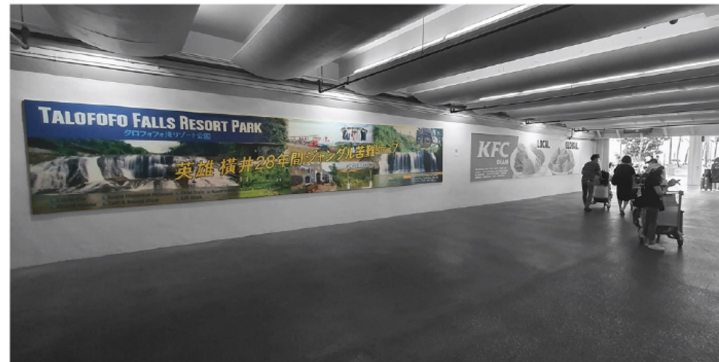

Arrival Lobby & Exit

Wall Wrap

Vertical Digital Display

Tension Fabric Display - West Tunnel

Tension Fabric Display - East Tunnel

ARRIVALS LOBBY & EXIT

-  Exhibit
-  Tension Fabric Display
-  Wall Wrap

-  SOLD
-  Pending