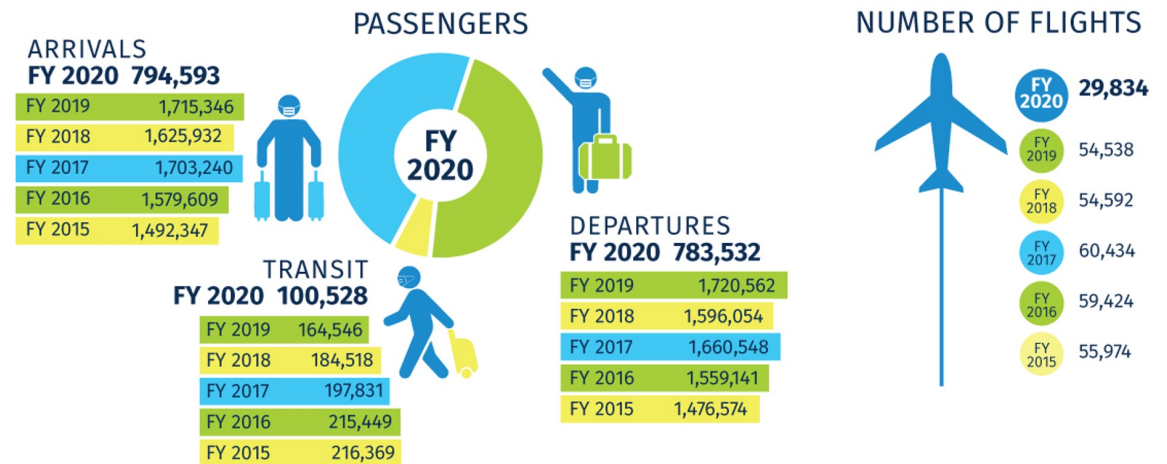

Airport Passengers are Valuable Consumers

Every advertiser dreams of the perfect audience: one that's alert with an adequate amount of time to absorb an advertising message. In recent years, millions of frequent fliers travel through A. B. Won Pat International Airport and are often subject to extended wait times in ticketing lobbies, checkpoints, airline lounges and baggage claim areas.

Big Fish is a local provider of airport advertising services. We can help you choose the right area to reach your desired audience and help develop the right message for your brand.