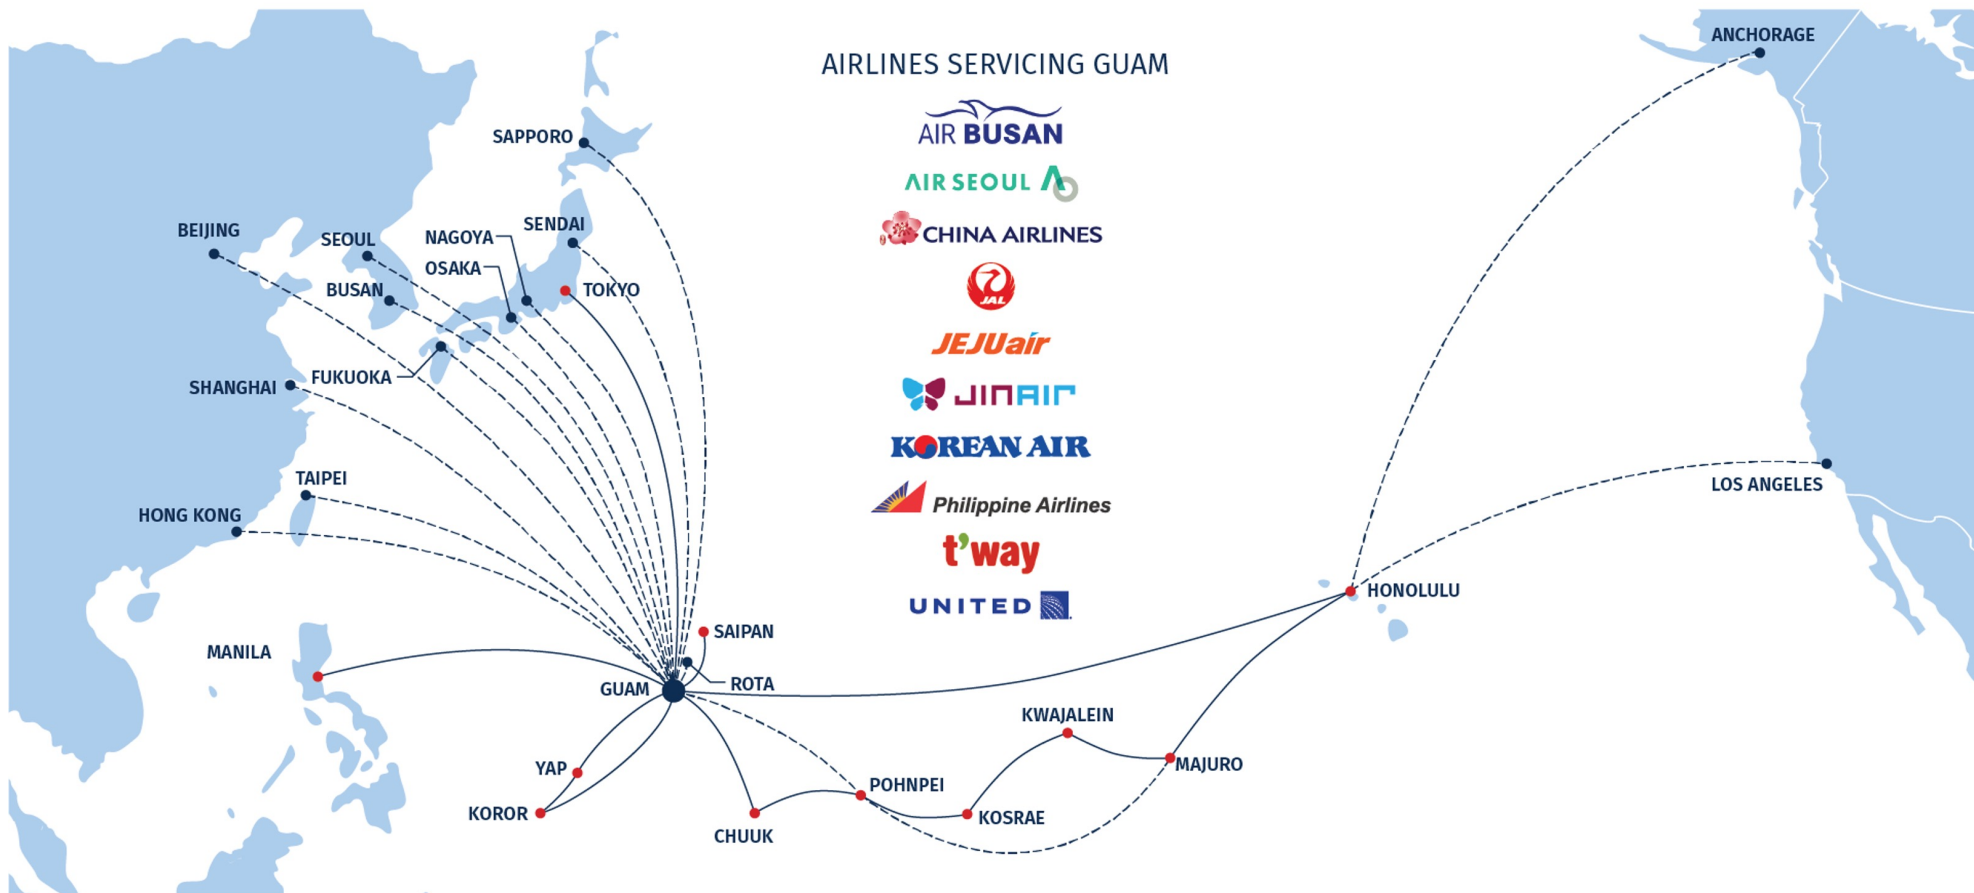

(GUM)

A.B. WON PAT INTERNATIONAL AIRPORT

Airport Passengers are Valuable Consumers

Every advertiser dreams of the perfect audience: one that's alert with an adequate amount of time to absorb an advertising message. In recent years, millions of frequent fliers travel through A. B. Won Pat International Airport and are often subject to extended wait times in ticketing lobbies, checkpoints, airline lounges and baggage claim areas.

Big Fish is a local provider of airport advertising services. We can help you choose the right area to reach your desired audience and help develop the right message for your brand.

Where are our passengers coming from?

Arrival Lobby & Exit

Wall Wrap

Vertical Digital Display

Tension Fabric Display - West Tunnel

Tension Fabric Display - East Tunnel

ARRIVALS LOBBY & EXIT

-  Exhibit
-  Tension Fabric Display
-  Wall Wrap

-  SOLD
-  Pending