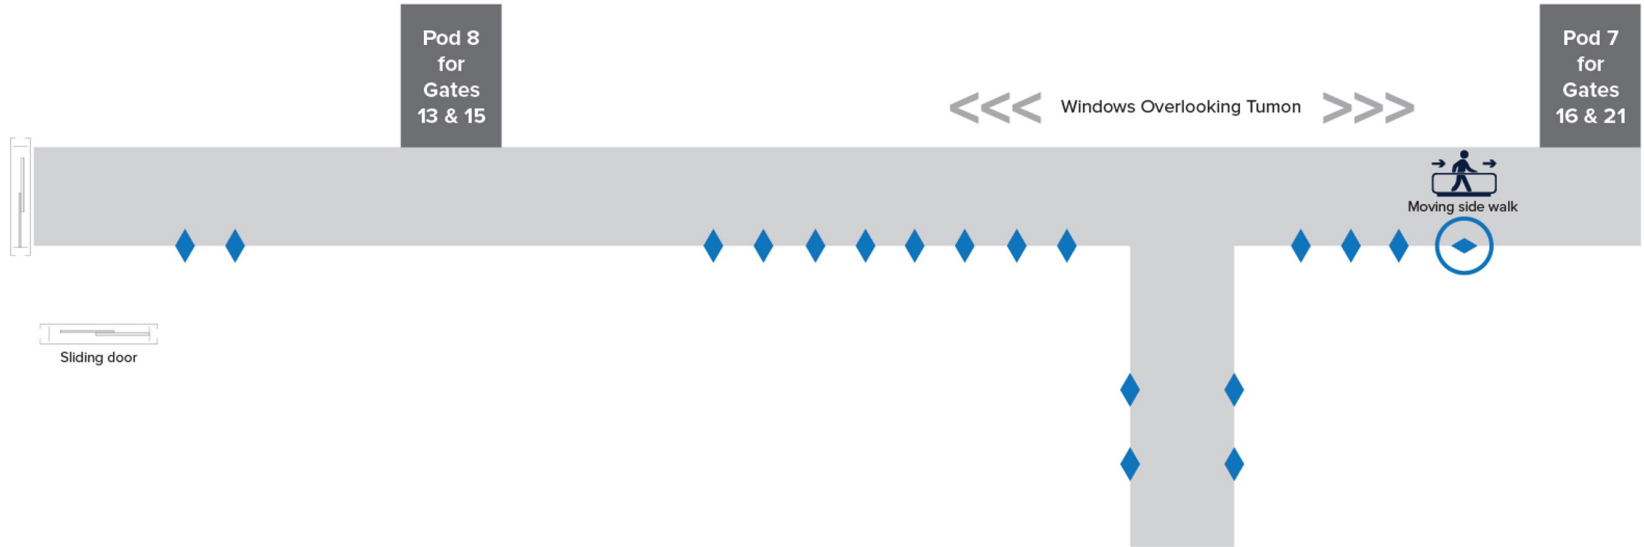

Types of Signage

Vertical Digital Display

Tension Fabric Display

Horizontal Digital Display

Wall Wraps

Lit Tension Fabric Display

Verticle Lit Tension Fabric Display

Recessed Lit Tension Fabric Display

Floor Exhibits

IAC EAST

-  Recessed Horizontal Lit Tension Fabric Display
-  Vertical Lit Tension Fabric Display

IAC WEST

-  Recessed Horizontal Lit Tension Fabric Display
-  Vertical Lit Tension Fabric Display

Sliding door

Pre-Immigration

86" Digital Display

Lit Tension Fabric Display

PRE-IMMIGRATION

- ★ Large Format Digital Display East & West Facing
- ◆ Lit Tension Fabric Display
- ◀ Tension Fabric Display

Immigration

Arrival Lobby & Exit

Wall Wrap

Vertical Digital Display

Tension Fabric Display - West Tunnel

Tension Fabric Display - East Tunnel

ARRIVALS LOBBY & EXIT

-  Exhibit
-  Tension Fabric Display
-  Wall Wrap

-  SOLD
-  Pending