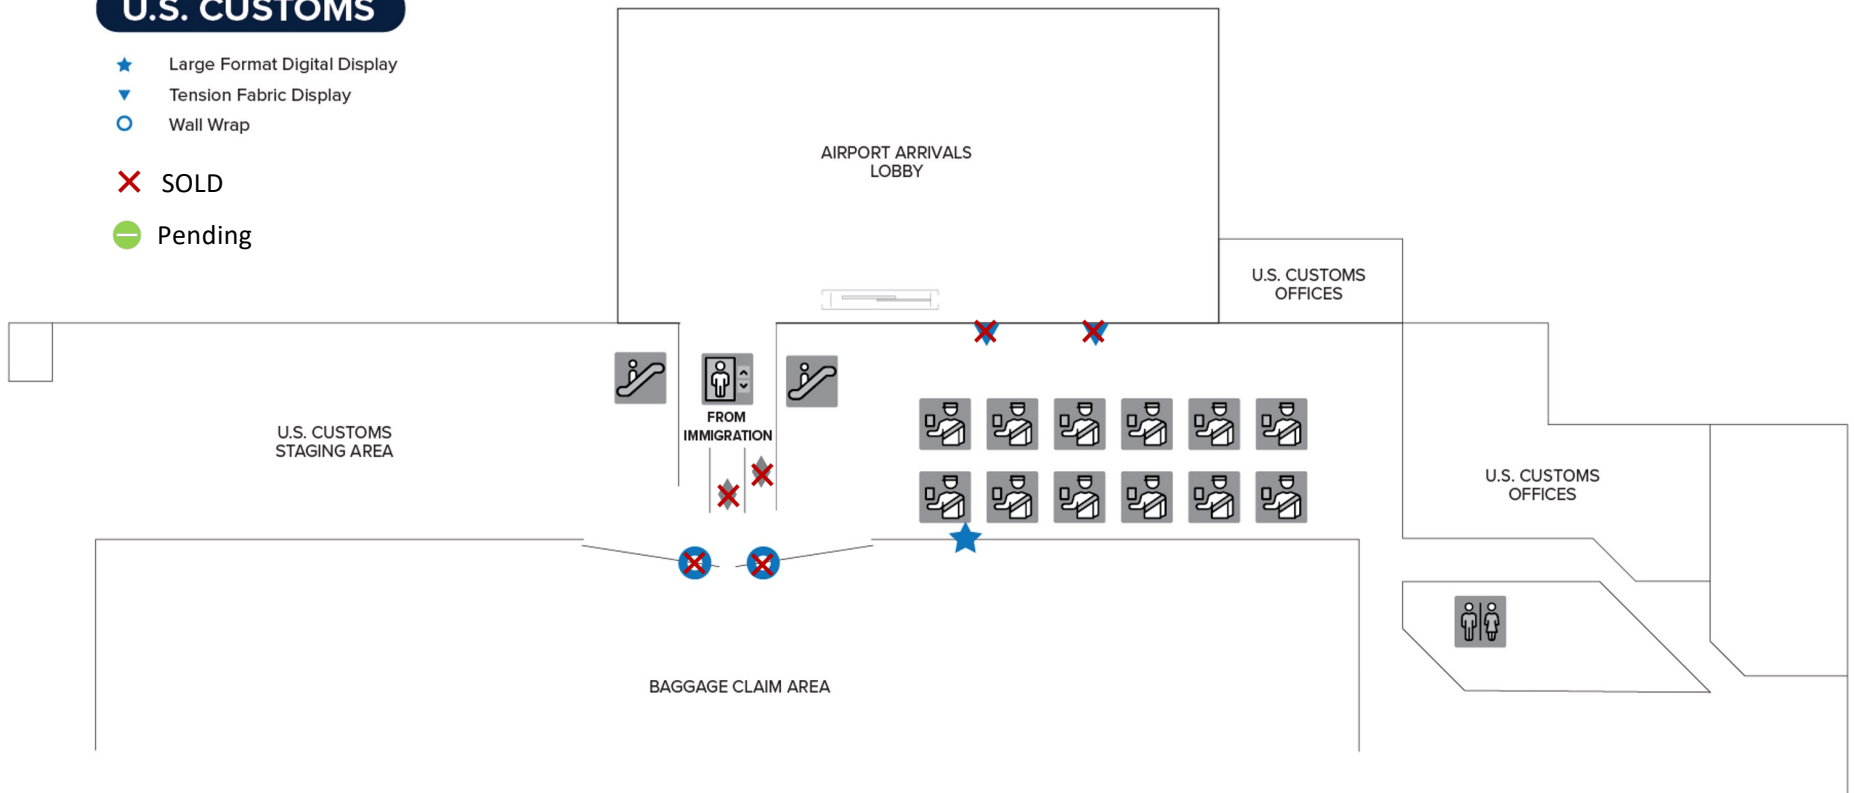

Vertical Digital Display

Lit Tension Fabric Display

Tension Fabric Display

IMMIGRATION

- ★ Large Format Digital Display
- ◆ Lit Tension Fabric Display
- ▲ Tension Fabric Display
- ✗ SOLD
- Pending

Pre-Baggage Claim

Baggage Claim

BAGGAGE CLAIM

- BB Banner
- ★ Large Format Digital Display
- ◆ Lit Tension Fabric Display
- ✗ SOLD
- ⊖ Pending

U.S. Customs

U.S. CUSTOMS

- ★ Large Format Digital Display
- ▼ Tension Fabric Display
- Wall Wrap
- ✗ SOLD
- Pending

Arrival Lobby & Exit

Wall Wrap

Vertical Digital Display

Tension Fabric Display - West Tunnel

Tension Fabric Display - East Tunnel

ARRIVALS LOBBY & EXIT

-  Exhibit
-  Tension Fabric Display
-  Wall Wrap

-  SOLD
-  Pending

Departures

RECOMMENDED ACROSS GATE 10

Lit Tension Fabric Display - West Concourse

Lit Tension Fabric Display - East Concourse

Ceiling Tension Fabric Display - East Concourse

DEPARTURES: WEST

- ★ Large Format Digital Display
- ▼ Tension Fabric Display
- Poster