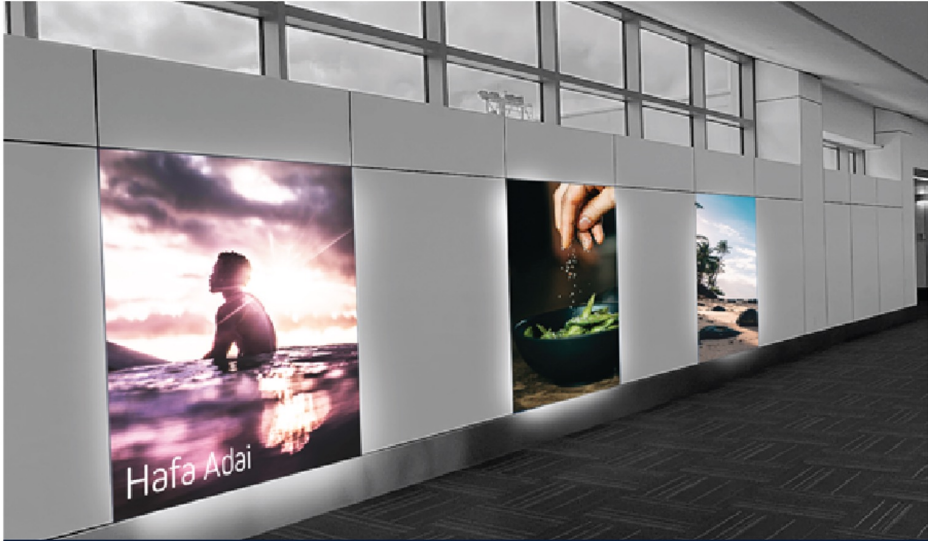

Floor Exhibits

IAC EAST

-  Recessed Horizontal Lit Tension Fabric Display
-  Vertical Lit Tension Fabric Display

IAC WEST

-  Recessed Horizontal Lit Tension Fabric Display
-  Vertical Lit Tension Fabric Display

Sliding door

Pre-Immigration

86" Digital Display

Lit Tension Fabric Display

PRE-IMMIGRATION

- ★ Large Format Digital Display East & West Facing
- ◆ Lit Tension Fabric Display
- ◀ Tension Fabric Display

Immigration

Vertical Digital Display

Lit Tension Fabric Display

Tension Fabric Display

IMMIGRATION

- ★ Large Format Digital Display
- ◆ Lit Tension Fabric Display
- ▲ Tension Fabric Display
- ✗ SOLD
- Pending

Pre-Baggage Claim

Arrival Lobby & Exit

Wall Wrap

Vertical Digital Display

Tension Fabric Display - West Tunnel

Tension Fabric Display - East Tunnel

ARRIVALS LOBBY & EXIT

-  Exhibit
-  Tension Fabric Display
-  Wall Wrap

-  SOLD
-  Pending