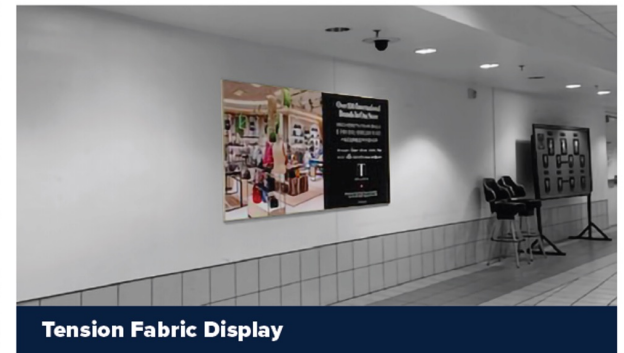

U.S. Customs