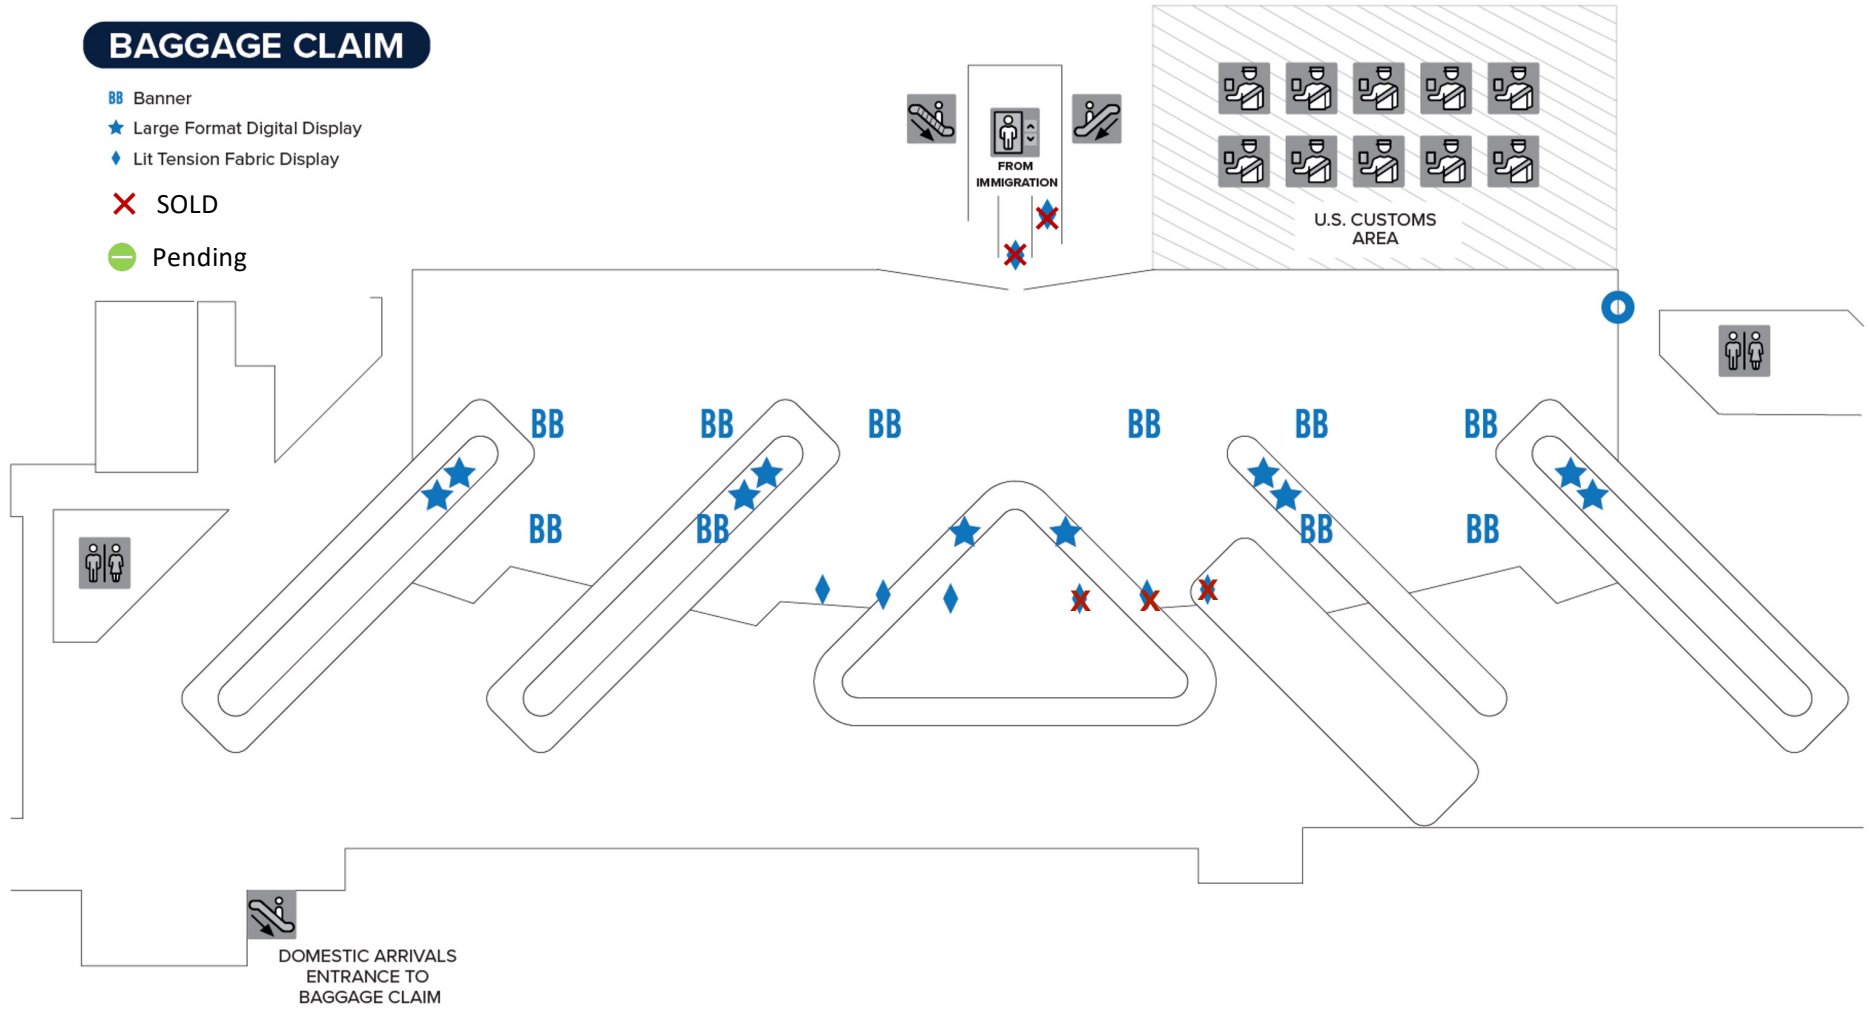

BAGGAGE CLAIM

- BB Banner
- ★ Large Format Digital Display
- Lit Tension Fabric Display
- ✗ SOLD
- ⊖ Pending