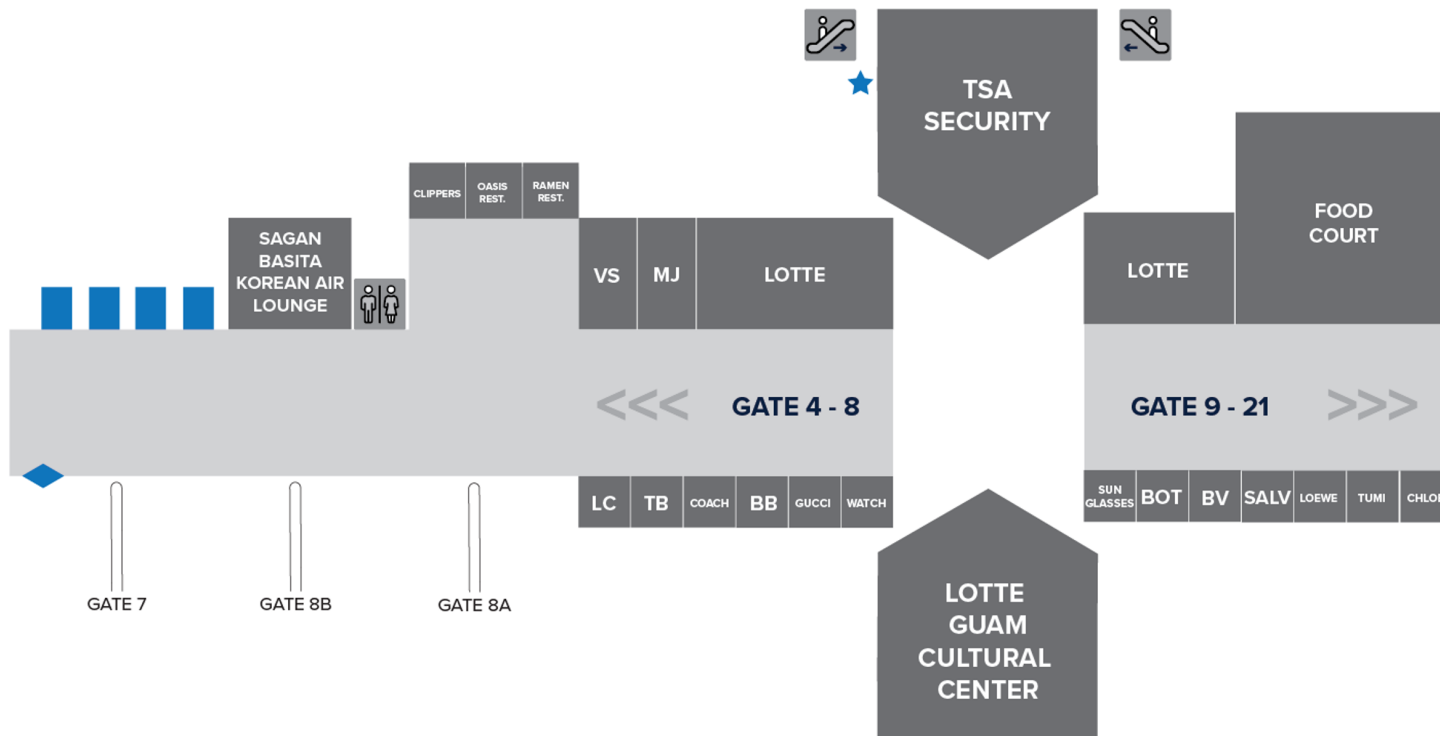

Arrival Lobby & Exit

Wall Wrap

Vertical Digital Display

Tension Fabric Display - West Tunnel

Tension Fabric Display - East Tunnel

ARRIVALS LOBBY & EXIT

-  Exhibit
-  Tension Fabric Display
-  Wall Wrap

-  SOLD
-  Pending

Departures

RECOMMENDED ACROSS GATE 10

Lit Tension Fabric Display - West Concourse

Lit Tension Fabric Display - East Concourse

Ceiling Tension Fabric Display - East Concourse

DEPARTURES: WEST

- ★ Large Format Digital Display
- ▼ Tension Fabric Display
- Poster

DEPARTURES: EAST

- ★ Large Format Digital Display
- ◆ Lit Tension Fabric Display
- ◀ Tension Fabric Display

CENTER DEPARTURE CONCOURSE

- ★ Large Format Digital Display
- Poster
- ◆ Horizontal Lit Tension Fabric Display