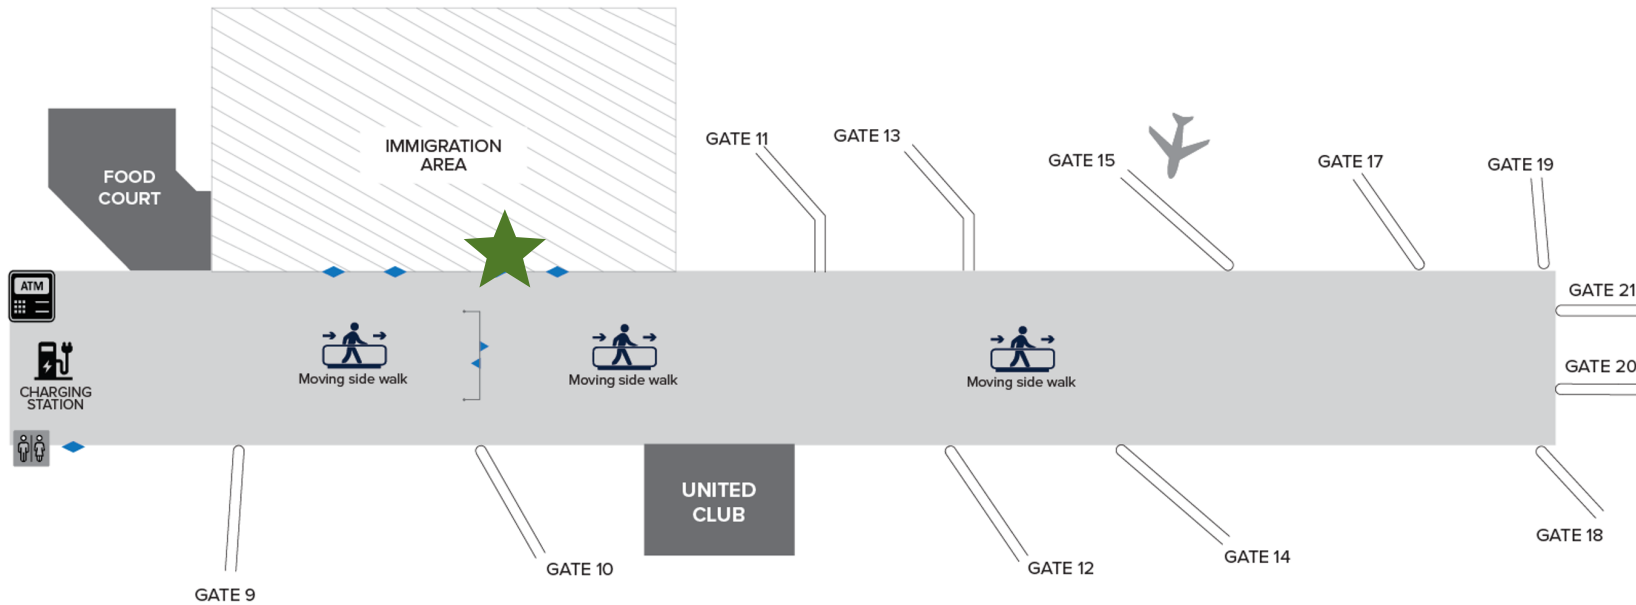

Arrival Lobby & Exit

Wall Wrap

Vertical Digital Display

Tension Fabric Display - West Tunnel

Tension Fabric Display - East Tunnel

ARRIVALS LOBBY & EXIT

-  Exhibit
-  Tension Fabric Display
-  Wall Wrap

-  SOLD
-  Pending

Departures

RECOMMENDED ACROSS GATE 10

Lit Tension Fabric Display - West Concourse

Lit Tension Fabric Display - East Concourse

Ceiling Tension Fabric Display - East Concourse

DEPARTURES: WEST

- ★ Large Format Digital Display
- ▼ Tension Fabric Display
- Poster

DEPARTURES: EAST

- ★ Large Format Digital Display
- ◆ Lit Tension Fabric Display
- ◀ Tension Fabric Display

CENTER DEPARTURE CONCOURSE

- ★ Large Format Digital Display
- Poster
- ◆ Horizontal Lit Tension Fabric Display