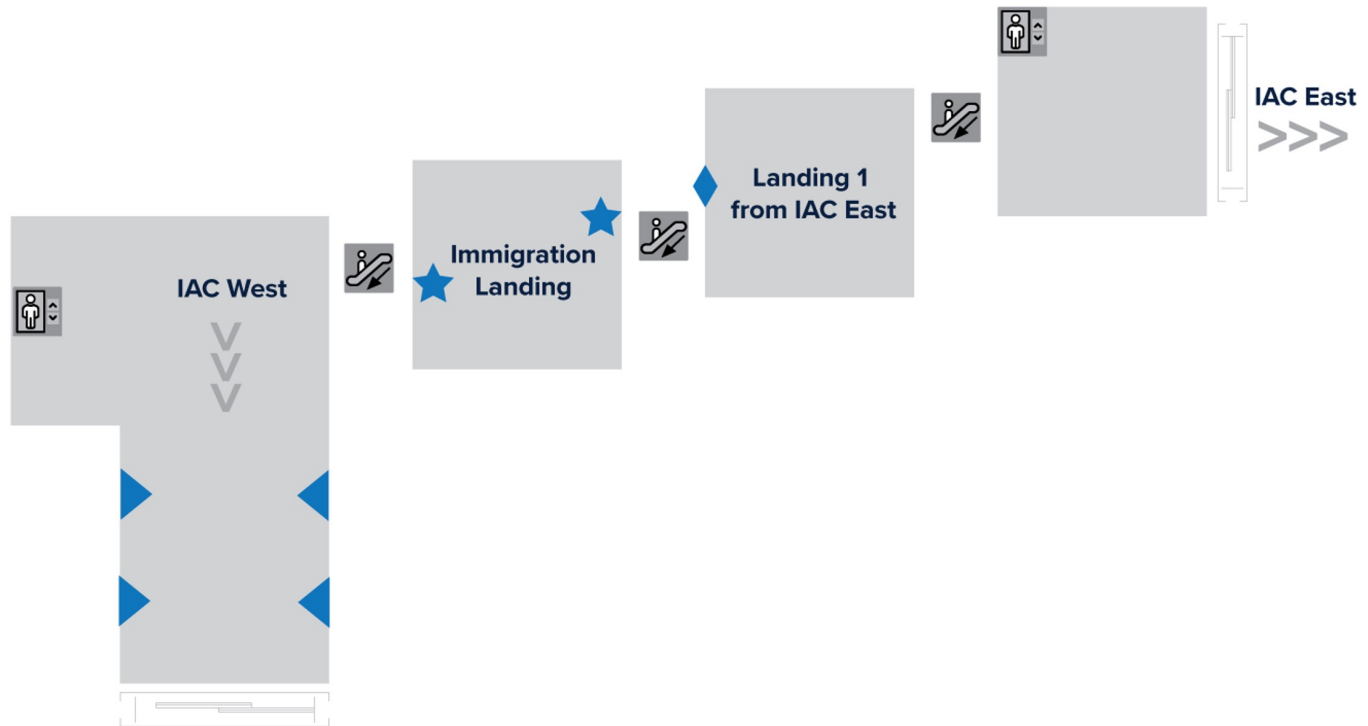

Floor Exhibits

IAC EAST

-  Recessed Horizontal Lit Tension Fabric Display
-  Vertical Lit Tension Fabric Display

IAC WEST

-  Recessed Horizontal Lit Tension Fabric Display
-  Vertical Lit Tension Fabric Display

Sliding door

Pre-Immigration

86" Digital Display

Lit Tension Fabric Display

PRE-IMMIGRATION

- ★ Large Format Digital Display East & West Facing
- ◆ Lit Tension Fabric Display
- ◀ Tension Fabric Display

Immigration

Vertical Digital Display

Lit Tension Fabric Display

Tension Fabric Display

IMMIGRATION

- ★ Large Format Digital Display
- ◆ Lit Tension Fabric Display
- ▲ Tension Fabric Display
- ✗ SOLD
- Pending

Pre-Baggage Claim

Arrival Lobby & Exit

Wall Wrap

Vertical Digital Display

Tension Fabric Display - West Tunnel

Tension Fabric Display - East Tunnel

ARRIVALS LOBBY & EXIT

-  Exhibit
-  Tension Fabric Display
-  Wall Wrap

-  SOLD
-  Pending