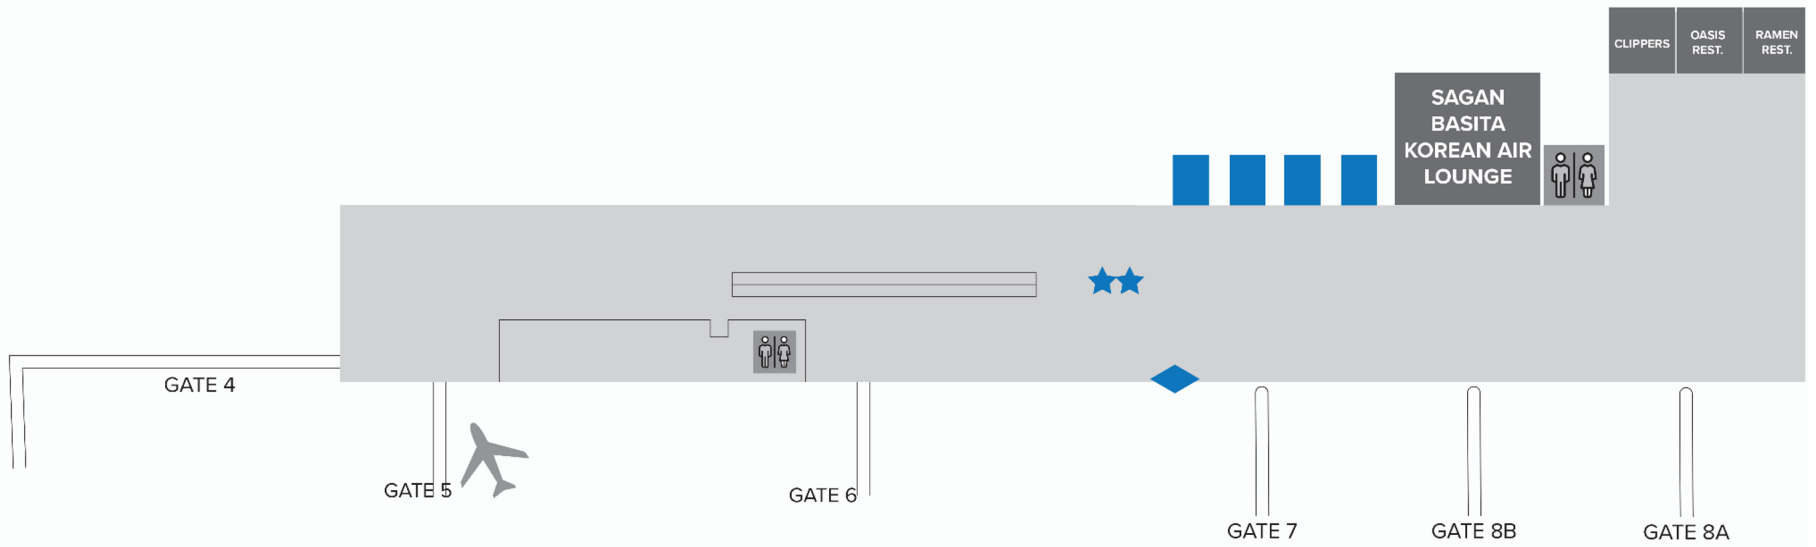

Arrival Lobby & Exit

Wall Wrap

Vertical Digital Display

Tension Fabric Display - West Tunnel

Tension Fabric Display - East Tunnel

ARRIVALS LOBBY & EXIT

-  Exhibit
-  Tension Fabric Display
-  Wall Wrap

-  SOLD
-  Pending

Departures

RECOMMENDED ACROSS GATE 10

Lit Tension Fabric Display - West Concourse

Lit Tension Fabric Display - East Concourse

Ceiling Tension Fabric Display - East Concourse

DEPARTURES: WEST

- ★ Large Format Digital Display
- ▼ Tension Fabric Display
- Poster

DEPARTURES: EAST

- ★ Large Format Digital Display
- ◆ Lit Tension Fabric Display
- ◀ Tension Fabric Display

CENTER DEPARTURE CONCOURSE

- ★ Large Format Digital Display
- Poster
- ◆ Horizontal Lit Tension Fabric Display