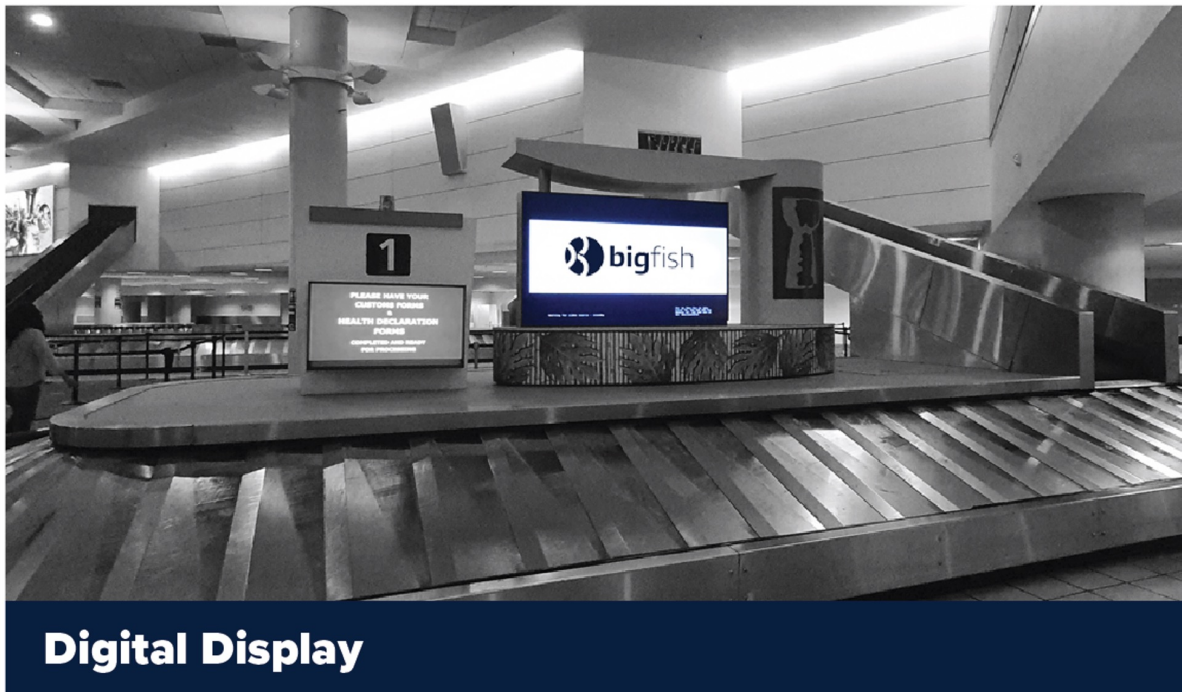

Baggage Claim